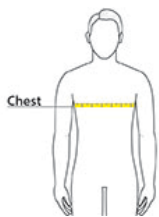

Sketches

front

back

SPEC SHEET + MEASUREMENTS

BELLA+CANVAS

BELLA+CANVAS® Unisex Jersey Short Sleeve Tee.
BC3001

PRODUCT MEASUREMENTS

	XS	S	M	L	XL	2XL	3XL	4XL	5XL
Body Length at Back	27	28	29	30	31	32	33	34	35
Chest	16 1/2	18	20	22	24	26	28	30	32

Body Length at Back: Measured from high point shoulder to finished hem at back.

Chest: Measured across the chest one inch below armhole when laid flat.

SIZE CHARTS

	XS	S	M	L	XL	2XL	3XL	4XL	5XL
Chest	31-34	34-37	38-41	42-45	46-49	50-53	54-57	58-61	62-65

HOW TO MEASURE

CHEST

Measure under the arm and around the fullest part of the chest with arms down, keeping tape horizontal.

SPEC SHEET + MEASUREMENTS

BELLA+CANVAS

BELLA+CANVAS® Unisex Jersey Short Sleeve Tee.